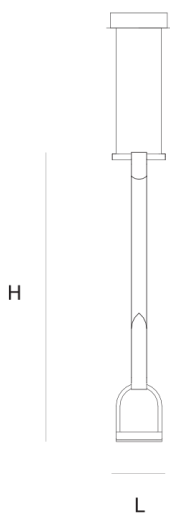

Product data sheet

Date: June 16th 2021

ABOUT STIRRUP SUSPENSION

by Sybille van Gammeren

The designer was inspired by studfarms & horses. The LED lightsource has been integrated into an abstract Stirrup made of leather and aluminium

DIMENSIONS

L 12 cm 4.7 inch
H 75 cm 29.5 inch

CANOPY

Ø 17 cm 6.7 inch
H 5 cm 2 inch

CABLELENGTH

Up to 200 cm 78 inch

LIGHTSOURCE

Led 7W, 500LM, 2700K